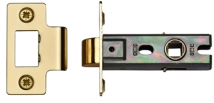

## Tubular Latch 2 1/2"

YKTL2N-PB

York Tubular Latch 2 1/2" Polished Brass finish

**Material:**

Steel & Metal Alloys

**Finish:**

Polished Brass

### Available Finishes

Polished Brass

Antique Brass

Matt Bronze

Satin Brass

Matt Black

Polished Chrome /  
Polished Nickel

Satin Chrome / Nickel  
Finish

### Product Dimensions (All dimensions are in millimeters unless otherwise indicated)

Case Length	2 1/2"	Backset	44
-------------	--------	---------	----

### Useful Information

- Made from Brass and Steel
- Tubular latch for use with lever latch handles on a plate or a rose.
- Used for internal doors that do not require locking from either side.