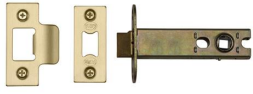

Architectural Tubular Latch 5"

YKAL5-SB

York Architectural Tubular Latch 5" Satin Brass Finish

Material:
Steel & Metal Alloys

Finish:
Satin Brass

Available Finishes

Satin Brass

Polished Chrome /
Polished Nickel

Satin Chrome / Nickel
Finish

Product Dimensions (All dimensions are in millimeters unless otherwise indicated)

Case Length	5"	Backset	107
--------------------	----	----------------	-----

Box Contains

- 1 x Architectural Tubular Latch
- All fixing screws and fasteners