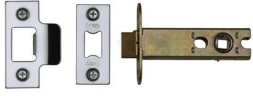

Architectural Tubular Latch 4"

YKAL4-PC&PN

York Architectural Tubular Latch 4" Polished Chrome finish

Material:

Steel & Metal Alloys

Finish:

Polished Chrome / Polished Nickel

Available Finishes

Polished Brass

Antique Brass

Matt Bronze

Satin Brass

Matt Black

Polished Chrome /
Polished Nickel

Satin Chrome / Nickel
Finish

Product Dimensions (All dimensions are in millimeters unless otherwise indicated)

Case Length 4" **Backset** 82

Box Contains

- 1 x Architectural Tubular Latch
- All fixing screws and fasteners