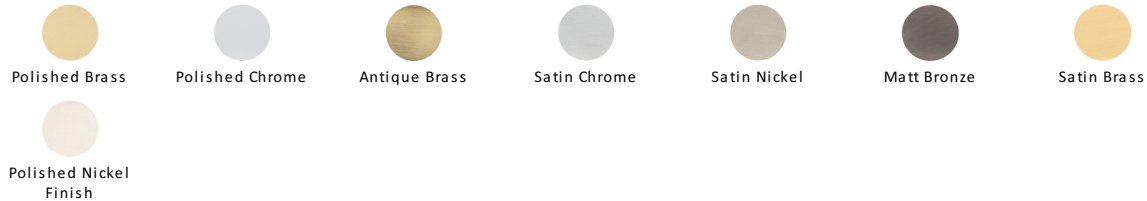

## Waldorf Door Handle on Plate

WAL6548-PB

Heritage Brass Door Handle for Euro Profile Plate Waldorf Design Polished Brass finish

**Material:**  
Solid Brass

**Finish:**  
Polished Brass

**Warranty:**  
10 Year Mechanism

### Available Finishes