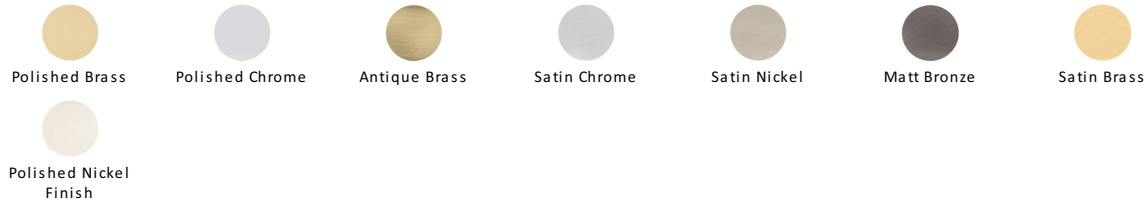

## Waldorf Door Handle on Plate

WAL6548-AT

Heritage Brass Door Handle for Euro Profile Plate Waldorf Design Antique finish

<b>Material:</b> Solid Brass	<b>Finish:</b> Antique Brass	<b>Warranty:</b> 10 Year Mechanism
---------------------------------	---------------------------------	---------------------------------------

### Available Finishes