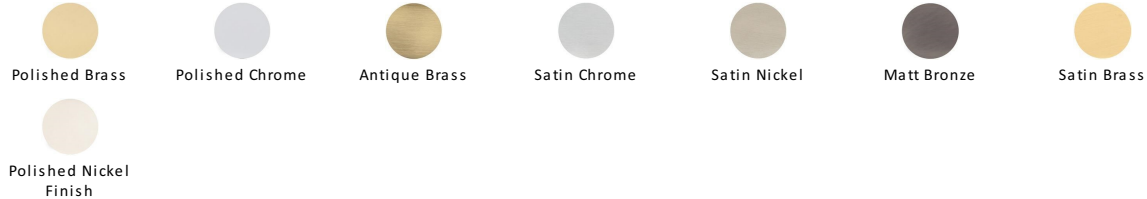

## Waldorf Door Handle on Plate

WAL6530-SN

Heritage Brass Door Handle for Bathroom Waldorf Design Satin Nickel finish

**Material:**  
Solid Brass

**Finish:**  
Satin Nickel

**Warranty:**  
10 Year Mechanism

### Available Finishes

#### Satin Nickel

With its honeyed grey tone created by brushed nickel plating on brass, this finish closely matches Stainless Steel but offers a warm and subtle alternative which is popular in traditional and modern décors.