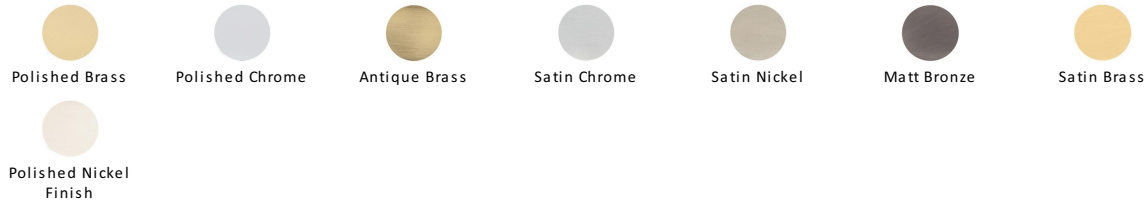

## Waldorf Door Handle on Plate

WAL6510-PNF

Heritage Brass Door Handle Lever Latch Waldorf Design Polished Nickel finish

**Material:**  
Solid Brass

**Finish:**  
Polished Nickel Finish

**Warranty:**  
10 Year Mechanism

### Available Finishes

#### Polished Nickel Finish

With its subtle golden hue this is a mellow alternative to polished chrome. The finish is not coated and will oxidise naturally. If not regularly buffed with a soft cloth this finish will subtly change over time by taking on an aged patina.