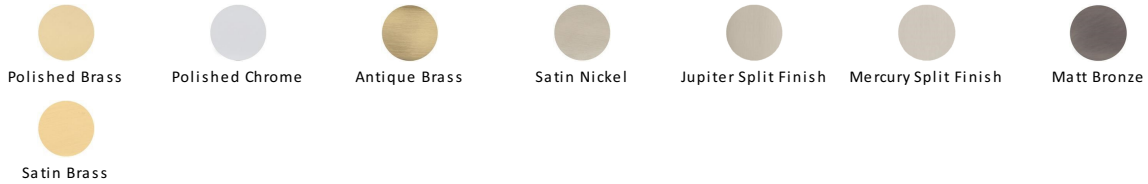

## Buckingham Door Handle on Plate

W4220-PC

Heritage Brass Door Handle for Bathroom Buckingham Design Polished Chrome finish

**Material:**  
Solid Brass

**Finish:**  
Polished Chrome

**Warranty:**  
10 Year Mechanism

### Available Finishes

#### Polished Chrome

A bold, contemporary finish; low maintenance and easy to clean. The mirror effect reflects light and colour and will complement any colour scheme