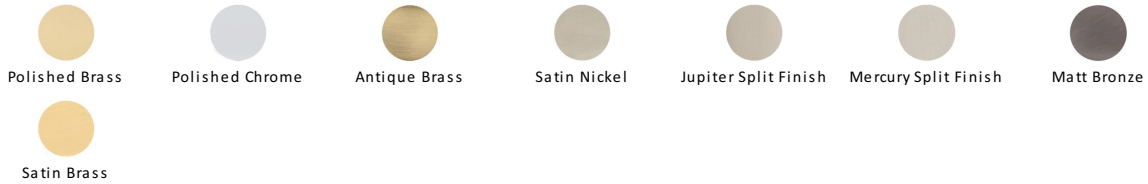

## Buckingham Door Handle on Plate

W4220-PB

Heritage Brass Door Handle for Bathroom Buckingham Design Polished Brass finish

**Material:**  
Solid Brass

**Finish:**  
Polished Brass

**Warranty:**  
10 Year Mechanism

### Available Finishes