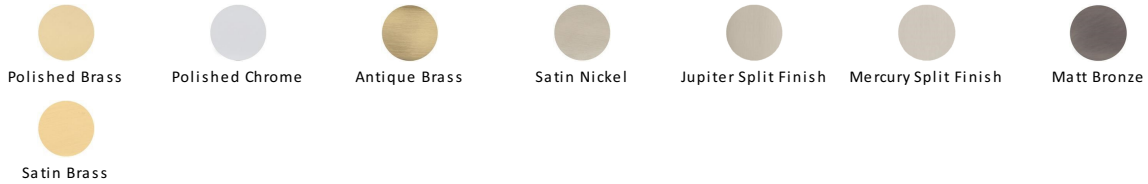

## Buckingham Door Handle on Plate

W4220-JP

Heritage Brass Door Handle for Bathroom Buckingham Design Jupiter finish

**Material:**  
Solid Brass

**Finish:**  
Jupiter Split Finish

**Warranty:**  
10 Year Mechanism

### Available Finishes

#### Jupiter Split Finish

Jupiter [JP] combines Gold Plate with Satin Nickel. These blends of two finishes will appeal to those who like contrast and distinction.