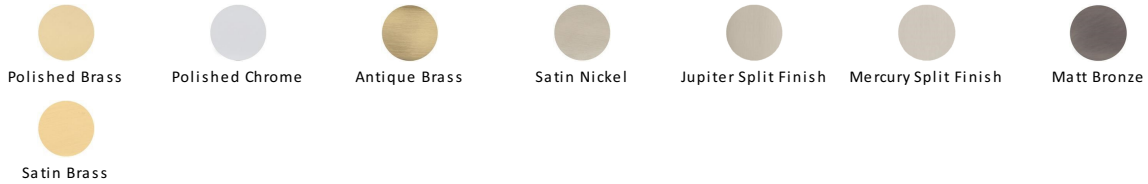

Buckingham Door Handle on Plate

W4210-PB

Heritage Brass Door Handle Lever Latch Buckingham Design Polished Brass finish

Material:
Solid Brass

Finish:
Polished Brass

Warranty:
10 Year Mechanism

Available Finishes

About the Finish

Polished Brass

Warm, mellow with a sense of heritage and comfort this highly polished finish is opulent without being flamboyant. Polished Brass coordinates perfectly with traditional décor.