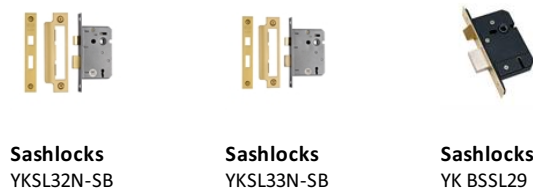

With this product you will also need

Sashlocks
YKSL32N-SB

Sashlocks
YKSL33N-SB

Sashlocks
YK BSSL29