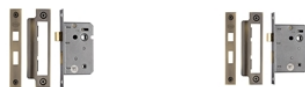

With this product you will also need

Bathroom Locks
YKBL2N-AT

Bathroom Locks
YKBL3N-AT