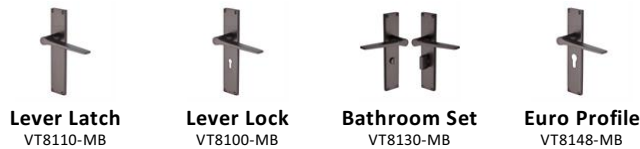

Gio Door Handle on 200mm Plate

VT8130-MB

Heritage Brass Gio Bathroom Set Door Handle on 200mm Plate Matt Bronze finish

Material:
Solid Brass

Finish:
Matt Bronze

Available Finishes

Polished Brass

Polished Chrome

Antique Brass

Satin Nickel

Matt Bronze

Satin Brass

Matt Black

Available Functions

Lever Latch
VT8110-MB

Lever Lock
VT8100-MB

Bathroom Set
VT8130-MB

Euro Profile
VT8148-MB

Product Dimensions (All dimensions are in millimeters unless otherwise indicated)

Backplate Length	200	Backplate Width	42	Backplate Projection	8	Lever Length	125
Projection	57						