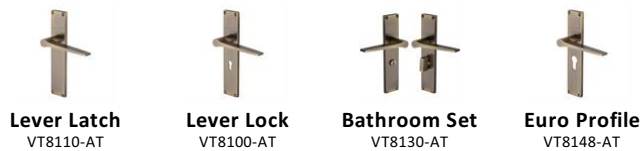

Gio Door Handle on 200mm Plate

VT8130-AT

Heritage Brass Gio Bathroom Set Door Handle on 200mm Plate Antique Brass finish

Material:
Solid Brass

Finish:
Antique Brass

Available Finishes

Available Functions

Product Dimensions (All dimensions are in millimeters unless otherwise indicated)

Backplate Length	200	Backplate Width	42	Backplate Projection	8	Lever Length	125
Projection	57						

About the Finish

Antique Brass

With russet hues and a brass undertone, this variation on brass retains a warm and mellow character but adds age and maturity by highlighting the variance of shades making each piece both alluring and unique.

Useful Information

- Bathroom Handle for internal doors where privacy is required
- If you are replacing an existing Bathroom Handle, this Handle will work with a Standard UK Bathroom Lock
- For new doors you will also need to purchase a Bathroom Lock in a size to suit your door
- For a 2 1/2" Bathroom Lock purchase a YKBL2N-AT or for a 3" Bathroom Lock a YKBL3N-AT
- The CTC is 57mm (measurement between the distance of the fixing holes from the spindle to the lock)