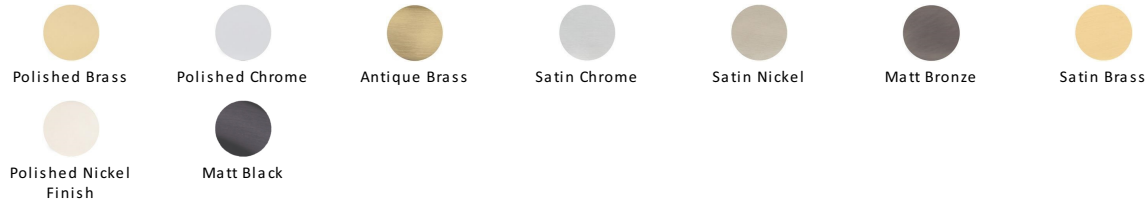

Casement Window Stay Ball Design

V992 8-SN

Heritage Brass Casement Window Stay Ball Design 8" Satin Nickel Finish

Material:
Solid Brass

Finish:
Satin Nickel

Available Finishes

Available Sizes

Product Dimensions (All dimensions are in millimeters unless otherwise indicated)

Length	203	Width	16
---------------	-----	--------------	----

About the Finish

Satin Nickel

With its honeyed grey tone created by brushed nickel plating on brass, this finish closely matches Stainless Steel but offers a warm and subtle alternative which is popular in traditional and modern décors.