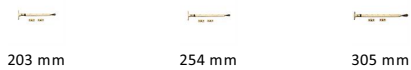

Casement Window Stay Ball Design

V992 8-PB

Heritage Brass Casement Window Stay Ball Design 8" Polished Brass Finish

Material:
Solid Brass

Finish:
Polished Brass

Available Finishes

Available Sizes

203 mm

254 mm

305 mm

Product Dimensions (All dimensions are in millimeters unless otherwise indicated)

Length	203	Width	16
---------------	-----	--------------	----

About the Finish

Polished Brass

Warm, mellow with a sense of heritage and comfort this highly polished finish is opulent without being flamboyant. Polished Brass coordinates perfectly with traditional décor.