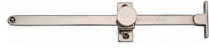

Sliding Casement Stay

V991 10-PNF

Heritage Brass Casement Stay Sliding Design 10" Polished Nickel Finish

Material:

Solid Brass

Finish:

Polished Nickel Finish

Available Finishes

Polished Brass

Polished Chrome

Antique Brass

Satin Chrome

Satin Nickel

Matt Bronze

Satin Brass

Polished Nickel
Finish

Unlacquered Brass

Product Dimensions (All dimensions are in millimeters unless otherwise indicated)

Length 254

About the Finish

Polished Nickel Finish

With its subtle golden hue this is a mellow alternative to polished chrome. The finish is not coated and will oxidise naturally. If not regularly buffed with a soft cloth this finish will subtly change over time by taking on an aged patina.