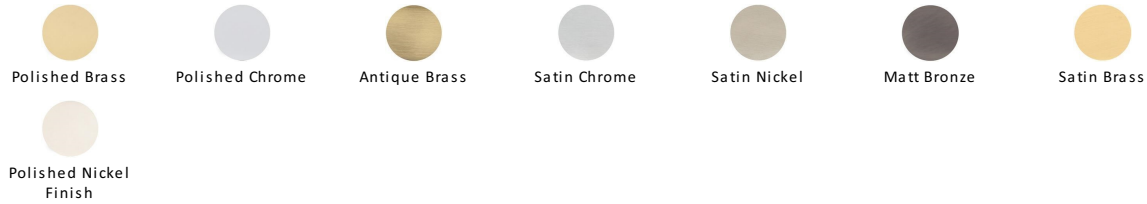

Casement Window Stay Spoon Pattern

V990 10-PNF

Heritage Brass Casement Window Stay Spoon Pattern 10" Polished Nickel finish

Material:
Solid Brass

Finish:
Polished Nickel Finish

Available Finishes

Available Sizes

Product Dimensions (All dimensions are in millimeters unless otherwise indicated)

Length 254

About the Finish

Polished Nickel Finish

With its subtle golden hue this is a mellow alternative to polished chrome. The finish is not coated and will oxidise naturally. If not regularly buffed with a soft cloth this finish will subtly change over time by taking on an aged patina.