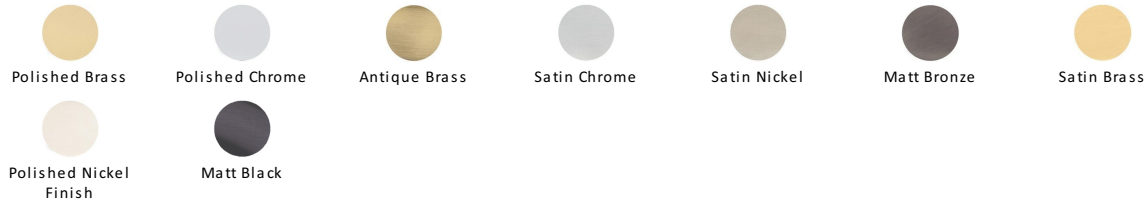

Victoria Door Knob on Rose

V980-SN

Heritage Brass Mortice Knob on Rose Victoria Design Satin Nickel finish

Material: Solid Brass	Finish: Satin Nickel	Warranty: 10 Year Mechanism
---------------------------------	--------------------------------	---------------------------------------

Available Finishes

Product Dimensions (All dimensions are in millimeters unless otherwise indicated)

Projection 67 **Maximum Diameter** 56

About the Finish

Satin Nickel

With its honeyed grey tone created by brushed nickel plating on brass, this finish closely matches Stainless Steel but offers a warm and subtle alternative which is popular in traditional and modern décors.