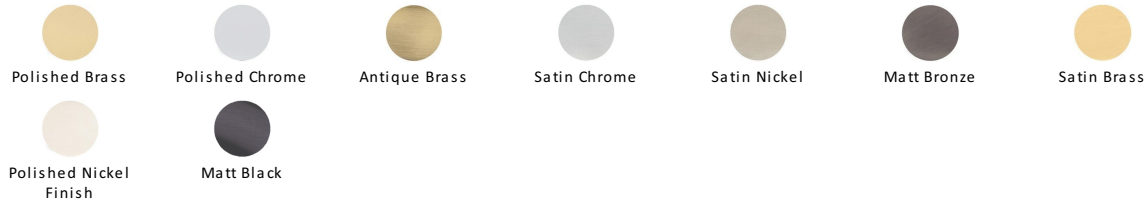

Victoria Door Knob on Rose

V980-SN

Heritage Brass Mortice Knob on Rose Victoria Design Satin Nickel finish

| | | |
|---------------------------------|--------------------------------|---------------------------------------|
| Material: Solid Brass | Finish: Satin Nickel | Warranty: 10 Year Mechanism |
|---------------------------------|--------------------------------|---------------------------------------|

Available Finishes

Product Dimensions (All dimensions are in millimeters unless otherwise indicated)

| | | | | | |
|-------------------|----|----------------------|----|----------------------|----|
| Projection | 70 | Knob Diameter | 55 | Rose Diameter | 56 |
|-------------------|----|----------------------|----|----------------------|----|

About the Finish

Satin Nickel

With its honeyed grey tone created by brushed nickel plating on brass, this finish closely matches Stainless Steel but offers a warm and subtle alternative which is popular in traditional and modern décors.