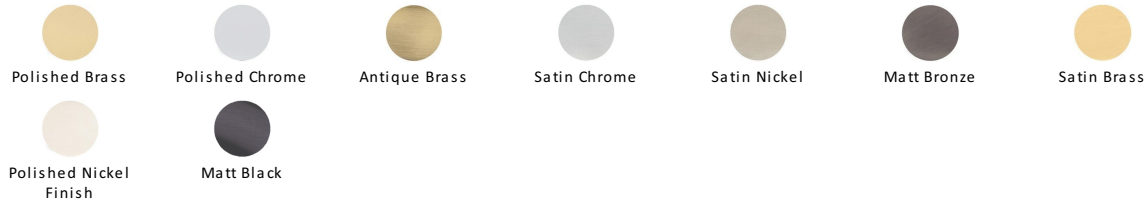

## Victoria Door Knob on Rose

V980-SC

Heritage Brass Mortice Knob on Rose Victoria Design Satin Chrome finish

<b>Material:</b> Solid Brass	<b>Finish:</b> Satin Chrome	<b>Warranty:</b> 10 Year Mechanism
---------------------------------	--------------------------------	---------------------------------------

### Available Finishes

### About the Finish

#### Satin Chrome

The brush marks of satin chrome will appeal to those who favour an industrial yet contemporary chrome finish. Satin Chrome Finish is also less prone to finger marks than polished chrome.