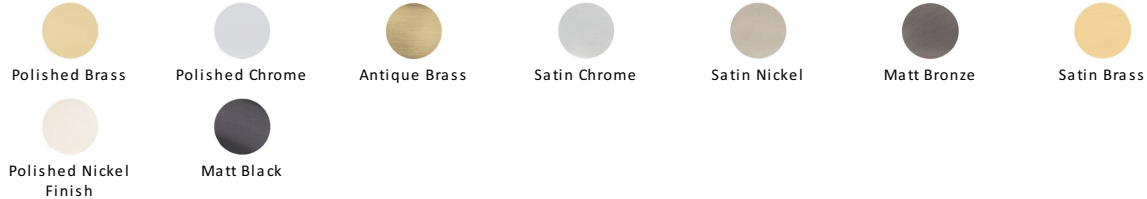

Victoria Door Knob on Rose

V980-SC

Heritage Brass Mortice Knob on Rose Victoria Design Satin Chrome finish

Material: Solid Brass	Finish: Satin Chrome	Warranty: 10 Year Mechanism
---------------------------------	--------------------------------	---------------------------------------

Available Finishes

Product Dimensions (All dimensions are in millimeters unless otherwise indicated)

Projection 67 **Maximum Diameter** 56

About the Finish

Satin Chrome

The brush marks of satin chrome will appeal to those who favour an industrial yet contemporary chrome finish. Satin Chrome Finish is also less prone to finger marks than polished chrome.