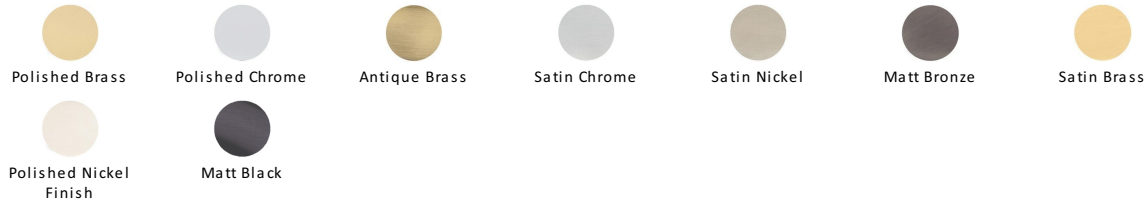

## Victoria Door Knob on Rose

V980-SB

Heritage Brass Mortice Knob on Rose Victoria Design Satin Brass finish

<b>Material:</b> Solid Brass	<b>Finish:</b> Satin Brass	<b>Warranty:</b> 10 Year Mechanism
---------------------------------	-------------------------------	---------------------------------------

### Available Finishes

### About the Finish

#### Satin Brass

A modern alternative to the traditional polished brass, this attractive brushed texture beautifully mellows and adds warmth to both a traditional and a soft contemporary décor.