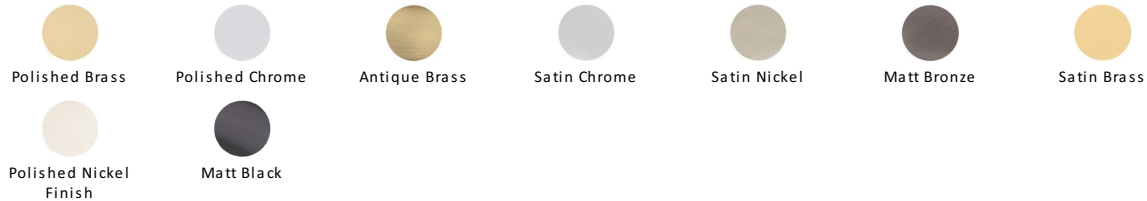

Victoria Door Knob on Rose

V980-PNF

Heritage Brass Mortice Knob on Rose Victoria Design Polished Nickel finish

Material:
Solid Brass

Finish:
Polished Nickel Finish

Warranty:
10 Year Mechanism

Available Finishes

About the Finish

Polished Nickel Finish

With its subtle golden hue this is a mellow alternative to polished chrome. The finish is not coated and will oxidise naturally. If not regularly buffed with a soft cloth this finish will subtly change over time by taking on an aged patina.