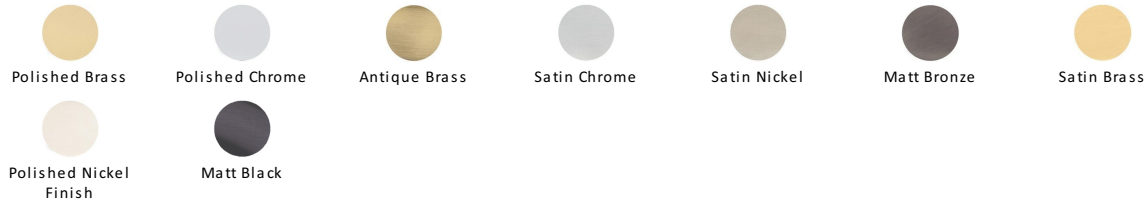

Victoria Door Knob on Rose

V980-PC

Heritage Brass Mortice Knob on Rose Victoria Design Polished Chrome finish

Material: Solid Brass	Finish: Polished Chrome	Warranty: 10 Year Mechanism
---------------------------------	-----------------------------------	---------------------------------------

Available Finishes

Product Dimensions (All dimensions are in millimeters unless otherwise indicated)

Projection 67 **Maximum Diameter** 56

About the Finish

Polished Chrome

A bold, contemporary finish; low maintenance and easy to clean. The mirror effect reflects light and colour and will complement any colour scheme