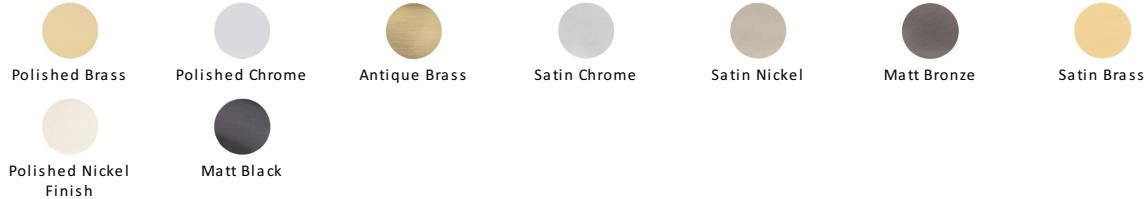

Victoria Door Knob on Rose

V980-PC

Heritage Brass Mortice Knob on Rose Victoria Design Polished Chrome finish

Material:
Solid Brass

Finish:
Polished Chrome

Warranty:
10 Year Mechanism

Available Finishes

Product Dimensions (All dimensions are in millimeters unless otherwise indicated)

About the Finish

Polished Chrome

A bold, contemporary finish; low maintenance and easy to clean. The mirror effect reflects light and colour and will complement any colour scheme

Useful Information

- Knob for internal doors where locking is not required
- This Door Knob is half-sprung and will work with a lightly sprung latch
- If you are replacing an existing Door Knob, this Knob will work with a Standard UK Tubular Latch
- For new doors you will also need to purchase a Tubular Latch our reference YKTL3N-PC