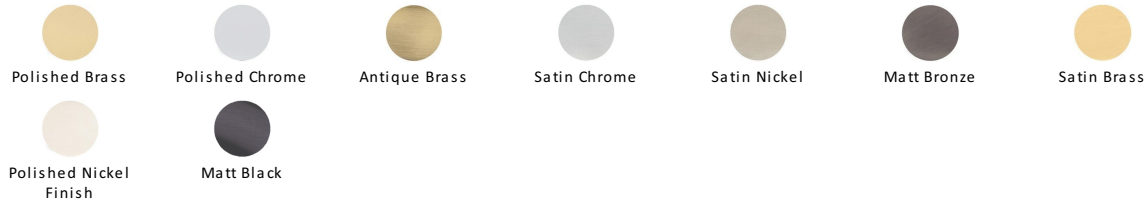

Victoria Door Knob on Rose

V980-PC

Heritage Brass Mortice Knob on Rose Victoria Design Polished Chrome finish

Material: Solid Brass	Finish: Polished Chrome	Warranty: 10 Year Mechanism
---------------------------------	-----------------------------------	---------------------------------------

Available Finishes

Product Dimensions (All dimensions are in millimeters unless otherwise indicated)

Projection	70	Knob Diameter	55	Rose Diameter	56
-------------------	----	----------------------	----	----------------------	----

About the Finish

Polished Chrome

A bold, contemporary finish; low maintenance and easy to clean. The mirror effect reflects light and colour and will complement any colour scheme

Useful Information

- Knob for internal doors where locking is not required
- This Door Knob is half-sprung and will work with a lightly sprung latch
- If you are replacing an existing Door Knob, this Knob will work with a Standard UK Tubular Latch
- For new doors you will also need to purchase a Tubular Latch our reference YKTL3N-PC