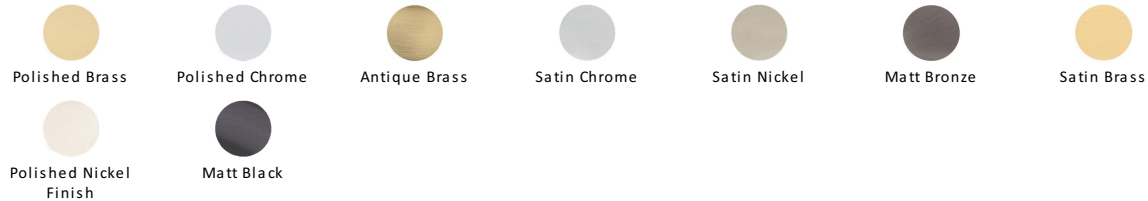

## Victoria Door Knob on Rose

V980-PB

Heritage Brass Mortice Knob on Rose Victoria Design Polished Brass finish

<b>Material:</b> Solid Brass	<b>Finish:</b> Polished Brass	<b>Warranty:</b> 10 Year Mechanism
---------------------------------	----------------------------------	---------------------------------------

### Available Finishes

### About the Finish