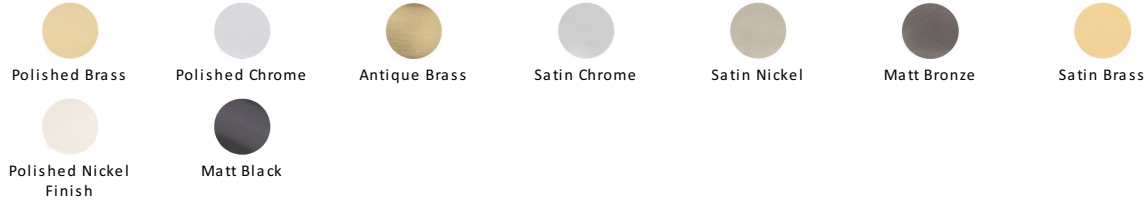

Victoria Door Knob on Rose

V980-PB

Heritage Brass Mortice Knob on Rose Victoria Design Polished Brass finish

Material: Solid Brass	Finish: Polished Brass	Warranty: 10 Year Mechanism
---------------------------------	----------------------------------	---------------------------------------

Available Finishes

Product Dimensions (All dimensions are in millimeters unless otherwise indicated)

Projection	70	Knob Diameter	55	Rose Diameter	56
-------------------	----	----------------------	----	----------------------	----

About the Finish

Polished Brass

Warm, mellow with a sense of heritage and comfort this highly polished finish is opulent without being flamboyant. Polished Brass coordinates perfectly with traditional décor.