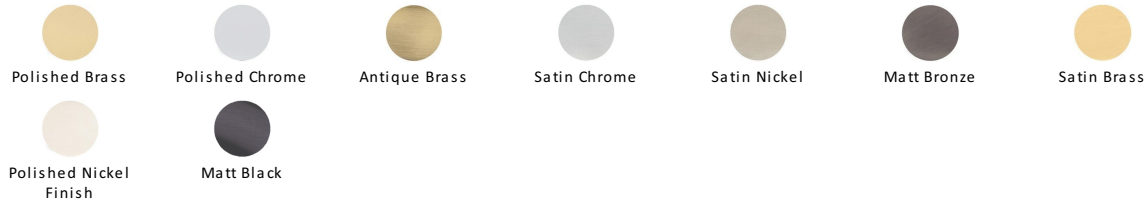

Victoria Door Knob on Rose

V980-MB

Heritage Brass Mortice Knob on Rose Victoria Design Matt Bronze finish

Material: Solid Brass	Finish: Matt Bronze	Warranty: 10 Year Mechanism
---------------------------------	-------------------------------	---------------------------------------

Available Finishes

Product Dimensions (All dimensions are in millimeters unless otherwise indicated)

Projection	70	Knob Diameter	55	Rose Diameter	56
-------------------	----	----------------------	----	----------------------	----

About the Finish

Matt Bronze

An aged finish on brass creating a vintage appearance, yet one that also looks outstanding in contemporary schemes. Over a period of time the bronze colour will lighten along any edges and surfaces that are frequently touched and create a naturally aged appearance highlighting frequently touched areas and exposing the brass below.