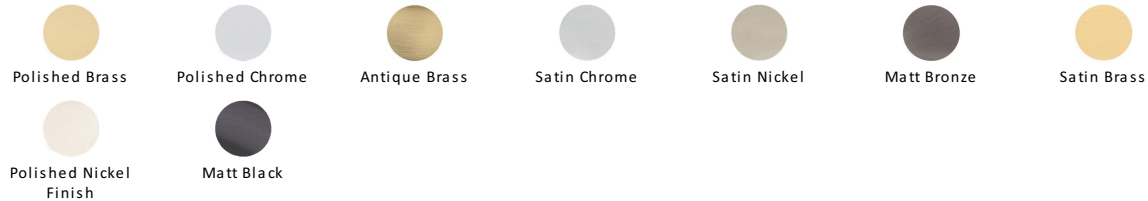

## Victoria Door Knob on Rose

V980-MB

Heritage Brass Mortice Knob on Rose Victoria Design Matt Bronze finish

<b>Material:</b> Solid Brass	<b>Finish:</b> Matt Bronze	<b>Warranty:</b> 10 Year Mechanism
---------------------------------	-------------------------------	---------------------------------------

### Available Finishes

### About the Finish

#### Matt Bronze

An aged finish on brass creating a vintage appearance, yet one that also looks outstanding in contemporary schemes. Over a period of time the bronze colour will lighten along any edges and surfaces that are frequently touched and create a naturally aged appearance highlighting frequently touched areas and exposing the brass below.