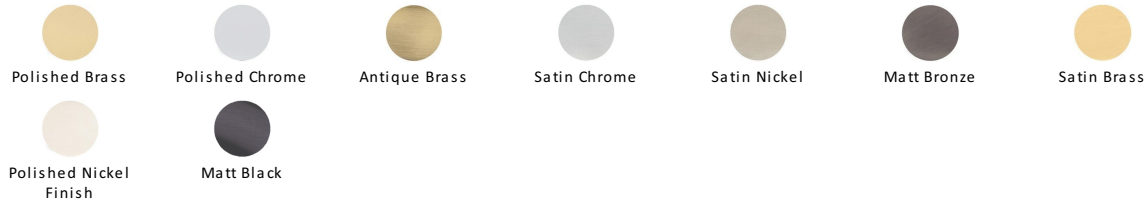

Victoria Door Knob on Rose

V980-AT

Heritage Brass Mortice Knob on Rose Victoria Design Antique finish

Material: Solid Brass	Finish: Antique Brass	Warranty: 10 Year Mechanism
---------------------------------	---------------------------------	---------------------------------------

Available Finishes

Product Dimensions (All dimensions are in millimeters unless otherwise indicated)

Projection	70	Knob Diameter	55	Rose Diameter	56
-------------------	----	----------------------	----	----------------------	----

About the Finish

Antique Brass

With russet hues and a brass undertone, this variation on brass retains a warm and mellow character but adds age and maturity by highlighting the variance of shades making each piece both alluring and unique.