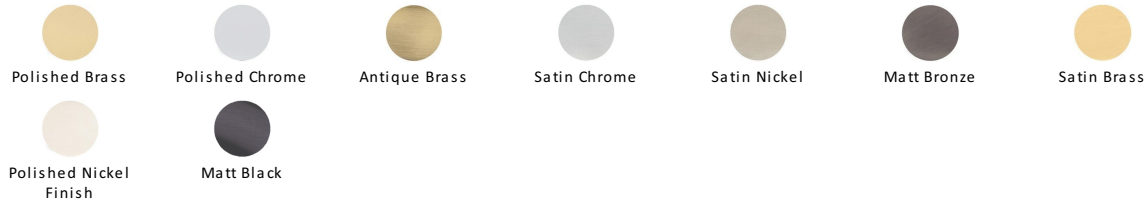

## Victoria Door Knob on Rose

V980-AT

Heritage Brass Mortice Knob on Rose Victoria Design Antique finish

<b>Material:</b> Solid Brass	<b>Finish:</b> Antique Brass	<b>Warranty:</b> 10 Year Mechanism
---------------------------------	---------------------------------	---------------------------------------

### Available Finishes

### About the Finish