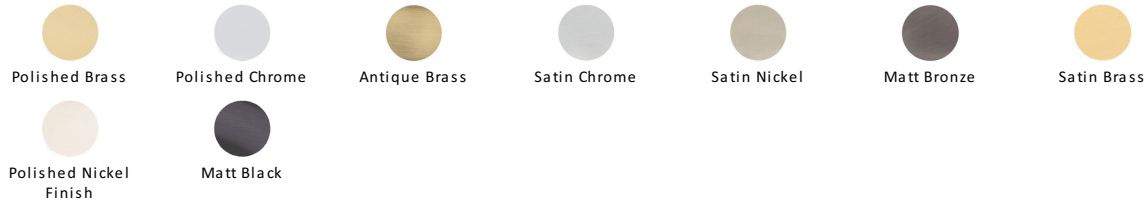

Standard Covered Key Escutcheon Reeded - V972

V972-SN

Heritage Brass Covered Keyhole Reeded Satin Nickel finish

Material:
Solid Brass

Finish:
Satin Nickel

Available Finishes

Product Dimensions (All dimensions are in millimeters unless otherwise indicated)

Maximum Diameter 33

About the Finish

Satin Nickel

With its honeyed grey tone created by brushed nickel plating on brass, this finish closely matches Stainless Steel but offers a warm and subtle alternative which is popular in traditional and modern décors.