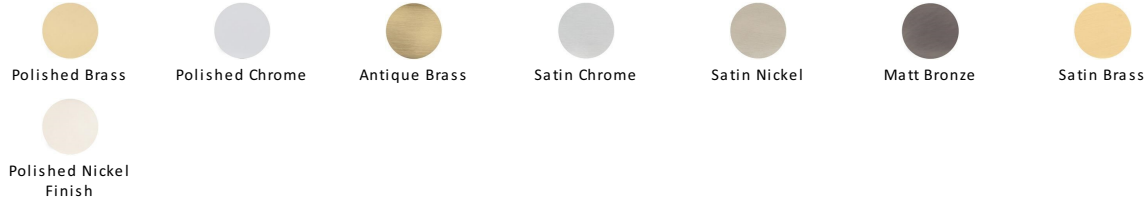

## Reeded Mortice Door Knob on Rose

V971-SN

Heritage Brass Mortice Knob on Rose Reeded Design Satin Nickel finish

<b>Material:</b> Solid Brass	<b>Finish:</b> Satin Nickel	<b>Warranty:</b> 10 Year Mechanism
---------------------------------	--------------------------------	---------------------------------------

### Available Finishes

### About the Finish

#### Satin Nickel

With its honeyed grey tone created by brushed nickel plating on brass, this finish closely matches Stainless Steel but offers a warm and subtle alternative which is popular in traditional and modern décors.