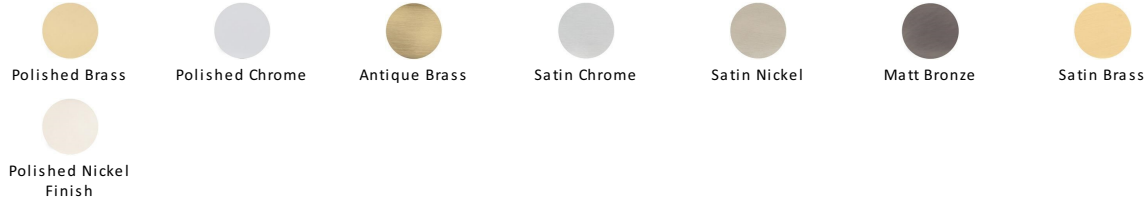

Reeded Mortice Door Knob on Rose

V971-SC

Heritage Brass Mortice Knob on Rose Reeded Design Satin Chrome finish

Material: Solid Brass	Finish: Satin Chrome	Warranty: 10 Year Mechanism
---------------------------------	--------------------------------	---------------------------------------

Available Finishes

Product Dimensions (All dimensions are in millimeters unless otherwise indicated)

Projection 87 **Maximum Diameter** 60

About the Finish

Satin Chrome

The brush marks of satin chrome will appeal to those who favour an industrial yet contemporary chrome finish. Satin Chrome Finish is also less prone to finger marks than polished chrome.