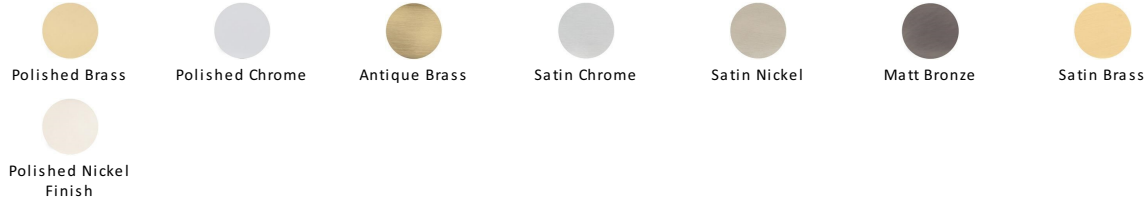

Reeded Mortice Door Knob on Rose

V971-PC

Heritage Brass Mortice Knob on Rose Reeded Design Polished Chrome finish

Material: Solid Brass	Finish: Polished Chrome	Warranty: 10 Year Mechanism
---------------------------------	-----------------------------------	---------------------------------------

Available Finishes

Product Dimensions (All dimensions are in millimeters unless otherwise indicated)

Projection	89	Knob Diameter	56	Rose Diameter	60
-------------------	----	----------------------	----	----------------------	----

About the Finish

Polished Chrome

A bold, contemporary finish; low maintenance and easy to clean. The mirror effect reflects light and colour and will complement any colour scheme

Useful Information

- Knob for internal doors where locking is not required
- This Door Knob is half-sprung and will work with a lightly sprung latch
- If you are replacing an existing Door Knob, this Knob will work with a Standard UK Tubular Latch
- For new doors you will also need to purchase a Tubular Latch our reference YKTL3N-PC&PN