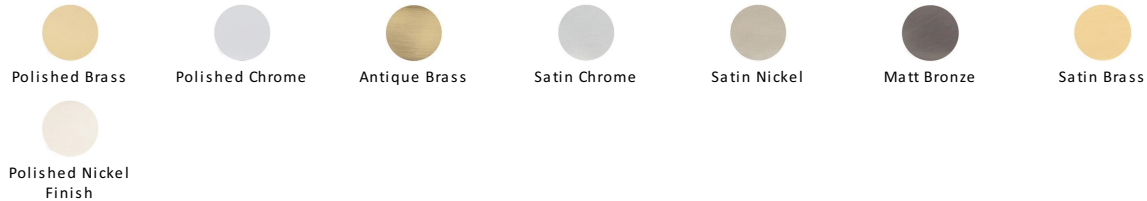

Reeded Mortice Door Knob on Rose

V971-AT

Heritage Brass Mortice Knob on Rose Reeded Design Antique finish

Material: Solid Brass	Finish: Antique Brass	Warranty: 10 Year Mechanism
---------------------------------	---------------------------------	---------------------------------------

Available Finishes

Product Dimensions (All dimensions are in millimeters unless otherwise indicated)

Projection 87 **Maximum Diameter** 60

About the Finish

Antique Brass

With russet hues and a brass undertone, this variation on brass retains a warm and mellow character but adds age and maturity by highlighting the variance of shades making each piece both alluring and unique.