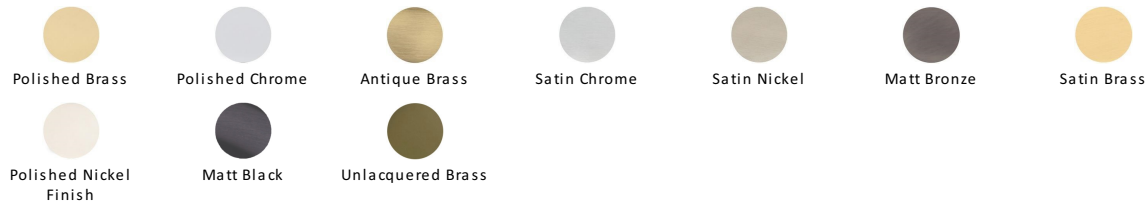

Round Cylinder Pull

V930-MB

Heritage Brass Round Cylinder Pull Matt Bronze finish

Material:
Solid Brass

Finish:
Matt Bronze

Available Finishes

Product Dimensions (All dimensions are in millimeters unless otherwise indicated)

Length 84 **Width** 45 **Maximum Diameter** 33

About the Finish

Matt Bronze

An aged finish on brass creating a vintage appearance, yet one that also looks outstanding in contemporary schemes. Over a period of time the bronze colour will lighten along any edges and surfaces that are frequently touched and create a naturally aged appearance highlighting frequently touched areas and exposing the brass below.