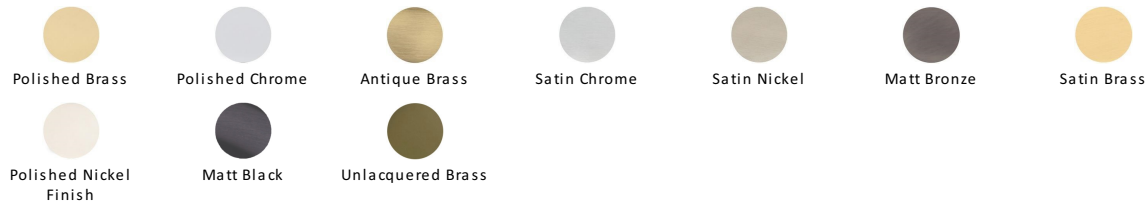

Round Cylinder Pull

V930-AT

Heritage Brass Round Cylinder Pull Antique finish

Material:
Solid Brass

Finish:
Antique Brass

Available Finishes

Product Dimensions (All dimensions are in millimeters unless otherwise indicated)

Length 84 **Width** 45 **Maximum Diameter** 33

About the Finish

Antique Brass

With russet hues and a brass undertone, this variation on brass retains a warm and mellow character but adds age and maturity by highlighting the variance of shades making each piece both alluring and unique.