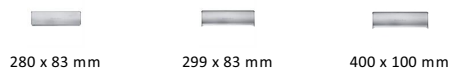

Brass Interior Letterflap

V860 299-SC

Heritage Brass Interior Letterflap 11 3/4" x 3 1/2" Satin Chrome finish

Material:
Solid Brass

Finish:
Satin Chrome

Available Finishes

Available Sizes

Product Dimensions (All dimensions are in millimeters unless otherwise indicated)

Backplate 299 x 83

About the Finish

Satin Chrome

The brush marks of satin chrome will appeal to those who favour an industrial yet contemporary chrome finish. Satin Chrome Finish is also less prone to finger marks than polished chrome.