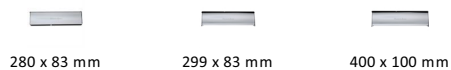

Brass Interior Letterflap

V860 299-PC

Heritage Brass Interior Letterflap 11 3/4" x 3 1/2" Polished Chrome finish

Material:
Solid Brass

Finish:
Polished Chrome

Available Finishes

Available Sizes

Product Dimensions (All dimensions are in millimeters unless otherwise indicated)

Backplate 299 x 83

About the Finish

Polished Chrome

A bold, contemporary finish; low maintenance and easy to clean. The mirror effect reflects light and colour and will complement any colour scheme

Useful Information