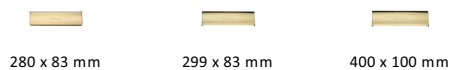

## Brass Interior Letterflap

V860 299-PB

Heritage Brass Interior Letterflap 11 3/4" x 3 1/2" Polished Brass finish

**Material:**  
Solid Brass

**Finish:**  
Polished Brass

### Available Sizes

### Product Dimensions (All dimensions are in millimeters unless otherwise indicated)

**Backplate**            299 x 83