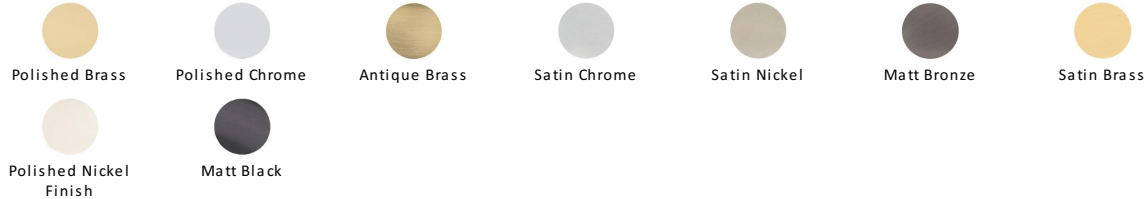

Brass Interior Letterflap

V860 299-MB

Heritage Brass Interior Letterflap 11 3/4" x 3 1/2" Matt Bronze finish

Material:
Solid Brass

Finish:
Matt Bronze

Available Finishes

Available Sizes

Product Dimensions (All dimensions are in millimeters unless otherwise indicated)

Backplate 299 x 83

About the Finish

Matt Bronze

An aged finish on brass creating a vintage appearance, yet one that also looks outstanding in contemporary schemes. Over a period of time the bronze colour will lighten along any edges and surfaces that are frequently touched and create a naturally aged appearance highlighting frequently touched areas and exposing the brass below.