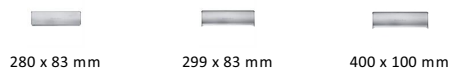

Brass Interior Letterflap

V860 280-SC

Heritage Brass Interior Letterflap 11" x 3 3/4" Satin Chrome finish

Material:
Solid Brass

Finish:
Satin Chrome

Available Finishes

Available Sizes

Product Dimensions (All dimensions are in millimeters unless otherwise indicated)

Backplate 280 x 83

About the Finish

Satin Chrome

The brush marks of satin chrome will appeal to those who favour an industrial yet contemporary chrome finish. Satin Chrome Finish is also less prone to finger marks than polished chrome.

Useful Information

- V860 280 is suitable for letterplates up to 10"

Box Contains

- 1 x Letterflap
- All fixing screws and fasteners