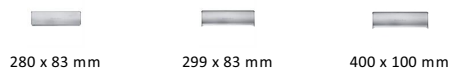

Brass Interior Letterflap

V860 280-SC

Heritage Brass Interior Letterflap 11" x 3 3/4" Satin Chrome finish

Material:
Solid Brass

Finish:
Satin Chrome

Available Finishes

Available Sizes

Product Dimensions (All dimensions are in millimeters unless otherwise indicated)

Backplate 280 x 83

About the Finish

Satin Chrome

The brush marks of satin chrome will appeal to those who favour an industrial yet contemporary chrome finish. Satin Chrome Finish is also less prone to finger marks than polished chrome.

Useful Information

- V860 280 is suitable for letterplates up to 10"

Box Contains

- 1 x Letterflap
- All fixing screws and fasteners