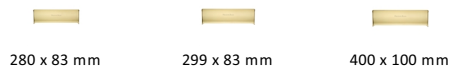

Brass Interior Letterflap

V860 280-SB

Heritage Brass Interior Letterflap 11" x 3 3/4" Satin Brass finish

Material:
Solid Brass

Finish:
Satin Brass

Available Finishes

Available Sizes

Product Dimensions (All dimensions are in millimeters unless otherwise indicated)

Backplate 280 x 83

About the Finish

Satin Brass

A modern alternative to the traditional polished brass, this attractive brushed texture beautifully mellows and adds warmth to both a traditional and a soft contemporary décor.

Useful Information

- V860 280 is suitable for letterplates up to 10"

Box Contains

- 1 x Letterflap
- All fixing screws and fasteners