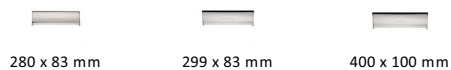

Brass Interior Letterflap

V860 280-PNF

Heritage Brass Interior Letterflap 11" x 3 3/4" Polished Nickel finish

Material:
Solid Brass

Finish:
Polished Nickel Finish

Available Finishes

Available Sizes

Product Dimensions (All dimensions are in millimeters unless otherwise indicated)

Backplate 280 x 83

About the Finish

Polished Nickel Finish

With its subtle golden hue this is a mellow alternative to polished chrome. The finish is not coated and will oxidise naturally. If not regularly buffed with a soft cloth this finish will subtly change over time by taking on an aged patina.

Useful Information

- V860 280 is suitable for letterplates up to 10"

Box Contains

- 1 x Letterflap
- All fixing screws and fasteners