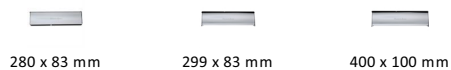

## Brass Interior Letterflap

V860 280-PC

Heritage Brass Interior Letterflap 11" x 3 3/4" Polished Chrome finish

**Material:**  
Solid Brass

**Finish:**  
Polished Chrome

### Product Dimensions (All dimensions are in millimeters unless otherwise indicated)

**Backplate**                      280 x 83