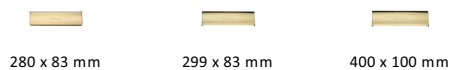

Brass Interior Letterflap

V860 280-PB

Heritage Brass Interior Letterflap 11" x 3 3/4" Polished Brass finish

Material:
Solid Brass

Finish:
Polished Brass

Available Finishes

Available Sizes

Product Dimensions (All dimensions are in millimeters unless otherwise indicated)

Backplate 280 x 83

About the Finish

Polished Brass

Warm, mellow with a sense of heritage and comfort this highly polished finish is opulent without being flamboyant. Polished Brass coordinates perfectly with traditional décor.

Useful Information

- V860 280 is suitable for letterplates up to 10"

Box Contains

- 1 x Letterflap
- All fixing screws and fasteners