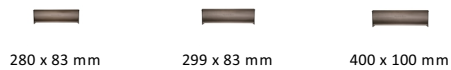

## Brass Interior Letterflap

V860 280-MB

Heritage Brass Interior Letterflap 11" x 3 3/4" Matt Bronze finish

**Material:**  
Solid Brass

**Finish:**  
Matt Bronze

### Product Dimensions (All dimensions are in millimeters unless otherwise indicated)

**Backplate**                      280 x 83