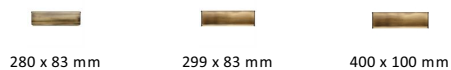

Brass Interior Letterflap

V860 280-AT

Heritage Brass Interior Letterflap 11" x 3 3/4" Antique finish

Material:
Solid Brass

Finish:
Antique Brass

Available Finishes

Available Sizes

Product Dimensions (All dimensions are in millimeters unless otherwise indicated)

Backplate 280 x 83

About the Finish

Antique Brass

With russet hues and a brass undertone, this variation on brass retains a warm and mellow character but adds age and maturity by highlighting the variance of shades making each piece both alluring and unique.

Useful Information

- V860 280 is suitable for letterplates up to 10"

Box Contains

- 1 x Letterflap
- All fixing screws and fasteners