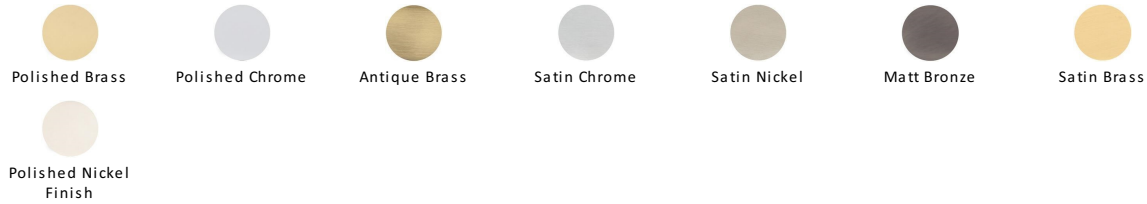

Brass Letterplate

V850 356-SB

Heritage Brass Letterplate 14" x 4 1/2" Satin Brass finish

Material:
Solid Brass

Finish:
Satin Brass

Available Finishes

Available Sizes

Product Dimensions (All dimensions are in millimeters unless otherwise indicated)

CTC 320 **Backplate** 355 x 124 **Aperture** 288 x 65

About the Finish

Satin Brass

A modern alternative to the traditional polished brass, this attractive brushed texture beautifully mellows and adds warmth to both a traditional and a soft contemporary décor.