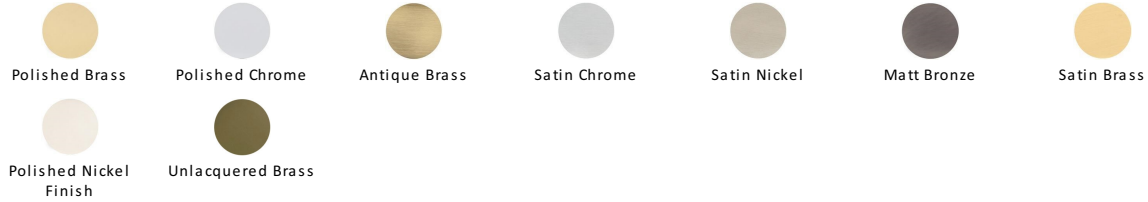

Brass Letterplate

V850 305-SC

Heritage Brass Letterplate 12" x 4" Satin Chrome finish

Material:
Solid Brass

Finish:
Satin Chrome

Available Finishes

Available Sizes

Product Dimensions (All dimensions are in millimeters unless otherwise indicated)

CTC	275	Backplate	305 x 101	Aperture	249 x 61
------------	-----	------------------	-----------	-----------------	----------

About the Finish

Satin Chrome

The brush marks of satin chrome will appeal to those who favour an industrial yet contemporary chrome finish. Satin Chrome Finish is also less prone to finger marks than polished chrome.