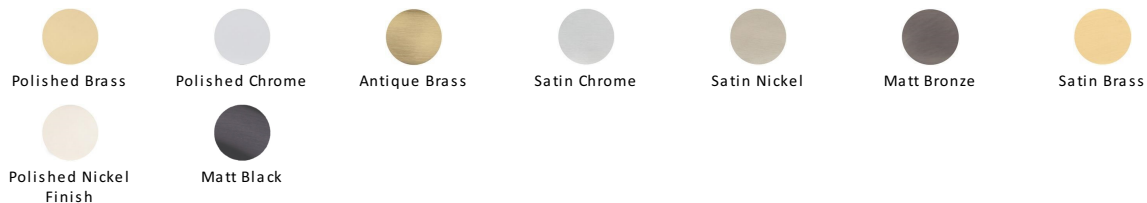

Brass Letterplate

V850 254-AT

Heritage Brass Letterplate 10" x 3" Antique finish

Material:
Solid Brass

Finish:
Antique Brass

Available Finishes

Available Sizes

Product Dimensions (All dimensions are in millimeters unless otherwise indicated)

CTC	219	Backplate	254 x 79	Aperture	188 x 42
-----	-----	-----------	----------	----------	----------

About the Finish

Antique Brass

With russet hues and a brass undertone, this variation on brass retains a warm and mellow character but adds age and maturity by highlighting the variance of shades making each piece both alluring and unique.