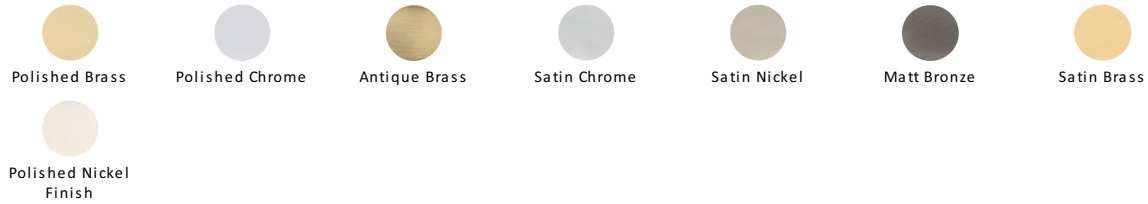

## Brass Letterplate

V850 203-PNF

Heritage Brass Letterplate 8" x 3" Polished Nickel Finish

**Material:**

Solid Brass

**Finish:**

Polished Nickel Finish

### Available Finishes

### Available Sizes

### About the Finish

**Polished Nickel Finish**

With its subtle golden hue this is a mellow alternative to polished chrome. The finish is not coated and will oxidise naturally. If not regularly buffed with a soft cloth this finish will subtly change over time by taking on an aged patina.