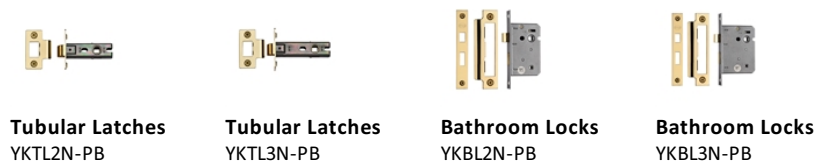

With this product you will also need

Tubular Latches
YKTL2N-PB

Tubular Latches
YKTL3N-PB

Bathroom Locks
YKBL2N-PB

Bathroom Locks
YKBL3N-PB